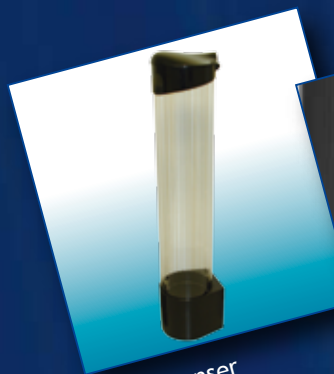

D14 SERIES

POINT OF USE WATER COOLER

- Stylish, modern, easily cleaned cabinet
- Colour choices: white, dark grey or red
- Hot/cold or cool/cold options available
- Stainless steel tanks in both hot/cold & cool/cold options
- Delivers 5L per hour chilled water
- Attaches directly to your water source
- Accommodates a variety of water filtration products
- 2 year comprehensive warranty
- Easily converted to a bottle top water cooler

Cup dispenser

Hot/Cold option available

Easily converts to bottle top cooler

D14 SERIES

POINT OF USE WATER COOLER

FEATURES & BENEFITS

Top and front panels are molded of ABS plastic and side panels are made of electric zinc coated steel with high polymer polyester resin making them quickly and easily cleaned.

The faucets are durable polypropylene self closing taps. Child resistant taps are available as an option or as standard on hot/cold systems.

Hot & cold tanks are made of hygienic stainless steel.

Double float valve maintains water height in reservoir.

Easily converts to a bottle top water cooler by removing the float valve.

REFRIGERATION SYSTEM

Ozone friendly HFC-134a refrigerant. Flow is controlled by capillary tube which has no moving parts. Condenser is air cooled static type for silent running. No fan assembly is required. Compressor is hermetically sealed, permanently lubricated and protected against motor overload.